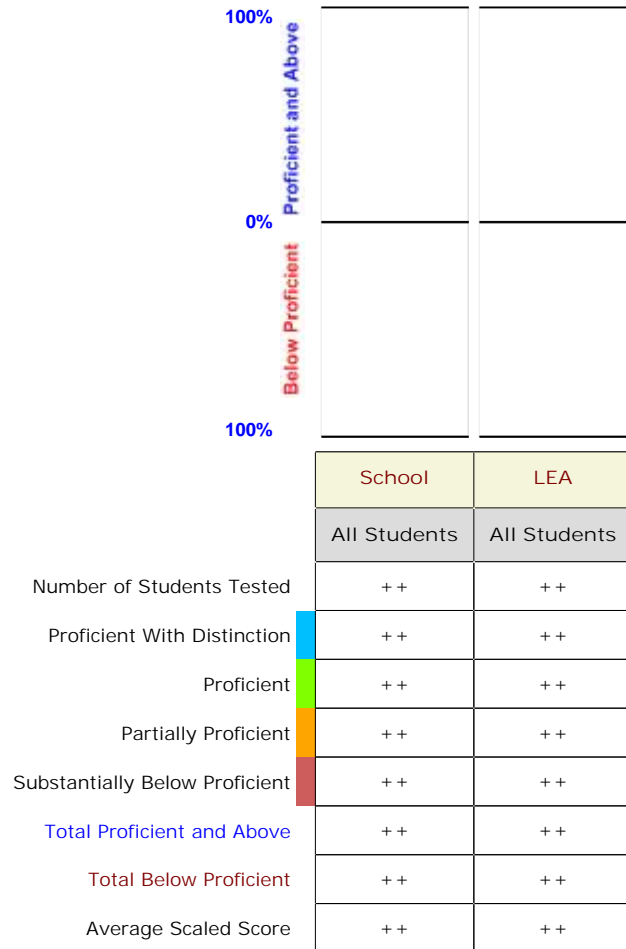

# NECAP Assessment Report

Organization:	Tunbridge Central School
Teaching Year:	2013-2014
Test/Subject:	NECAP Science Grade 8
Breakdown:	Across all the grades tested, how did our students do?
Comparison:	Compared to its District and Vermont?

**The NECAP Math, Reading, and Writing tests are administered in October and measure student achievement of Grade Expectations for previous school years. NECAP Science tests are administered in May and measure student achievement of Grade Expectations in current and previous school years. District assessment data are for the accountability LEA which is either the town or union school district.**